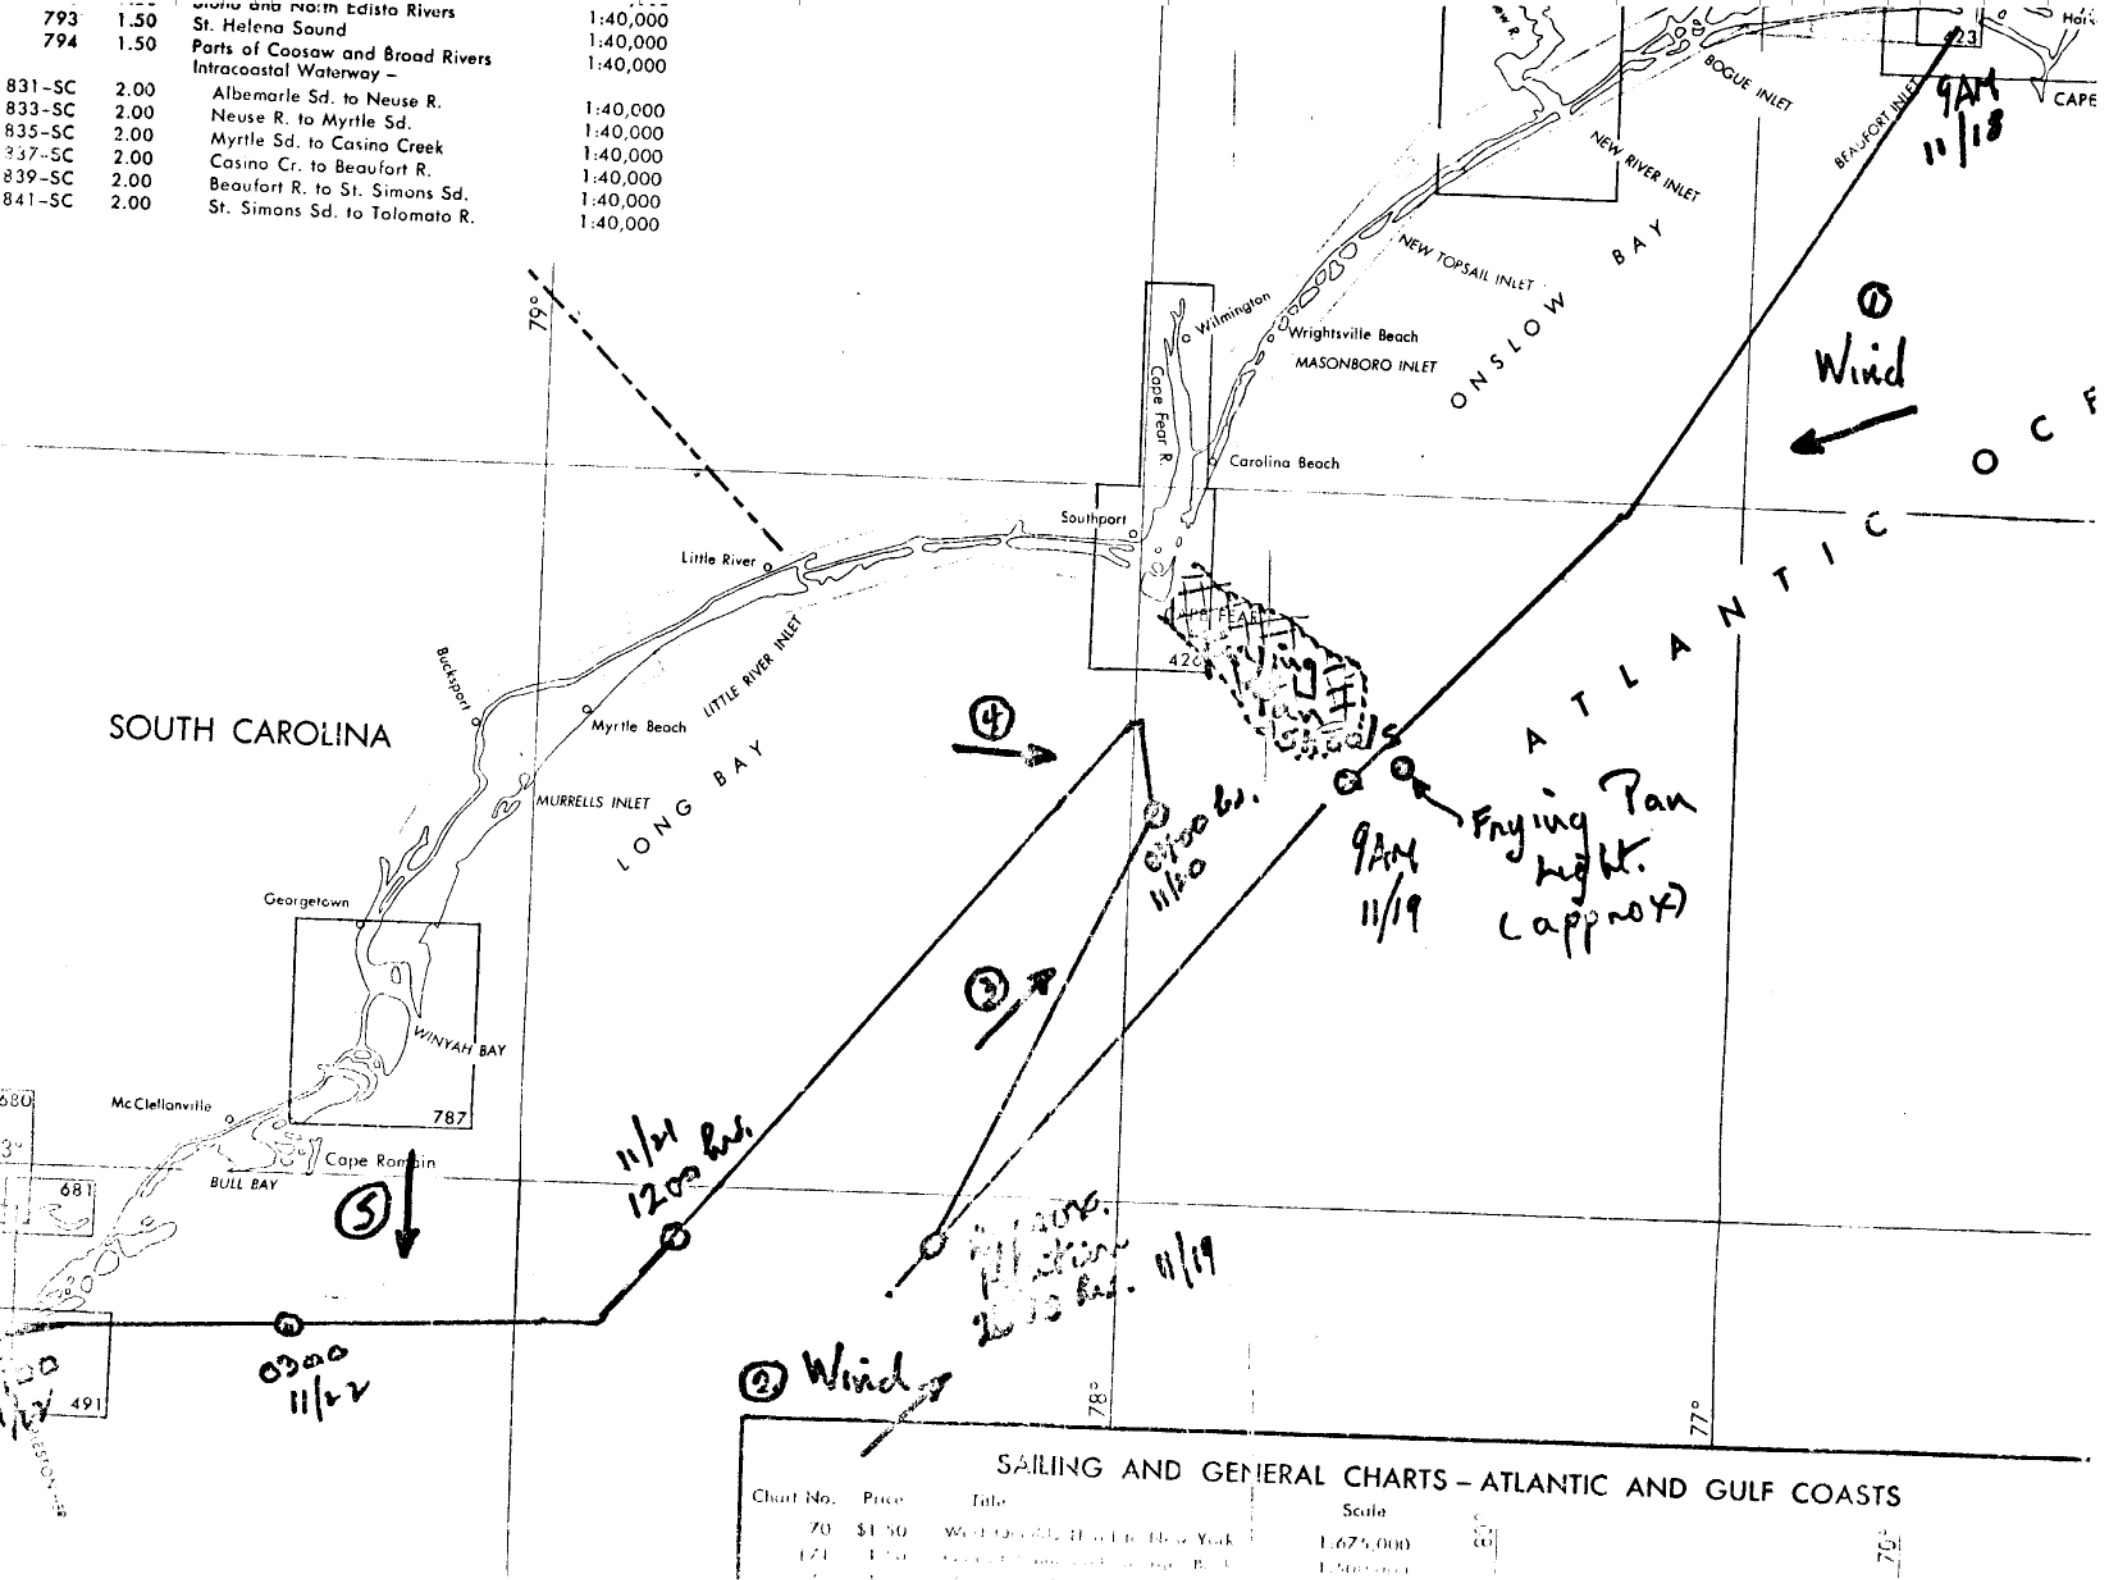

793	1.50	John and North Edisto Rivers	1:40,000
794	1.50	St. Helena Sound	1:40,000
		Parts of Coosaw and Broad Rivers	1:40,000
		Intracoastal Waterway -	
831-SC	2.00	Albemarle Sd. to Neuse R.	1:40,000
833-SC	2.00	Neuse R. to Myrtle Sd.	1:40,000
835-SC	2.00	Myrtle Sd. to Casino Creek	1:40,000
837-SC	2.00	Casino Cr. to Beaufort R.	1:40,000
839-SC	2.00	Beaufort R. to St. Simons Sd.	1:40,000
841-SC	2.00	St. Simons Sd. to Tolomato R.	1:40,000

SAILING AND GENERAL CHARTS - ATLANTIC AND GULF COASTS

Chart No.	Price	Title	Scale
70	\$1.50	West Indies, Florida to New York	1:675,000
171	1.50	East Indies, Cape of Good Hope to B. I.	1:500,000